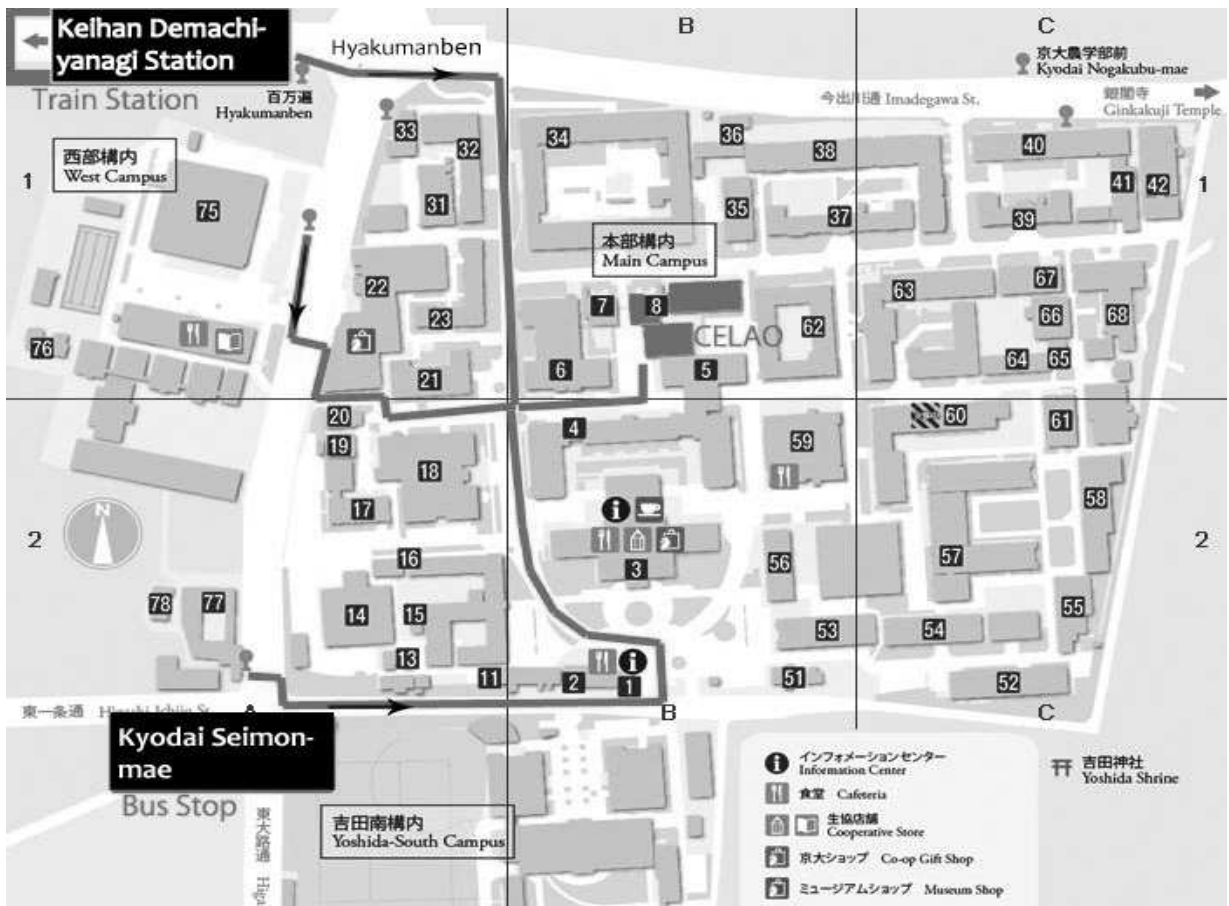

ACCESSO / ACCESS

From Kyoto JR Station to Kyoto University Main Campus:

Kyoto City Bus:

206: bound for Kitaoji Bus Terminal via Higashiyama St.

Get off at "**Hyakumanben**"

17: bound for Ginkaku-ji via Kawaramachi St.

Get off at "**Kyodai Nogakubu-mae**"

For more details:

http://www.kyoto-u.ac.jp/en/access/getting/getting_1.htm

Salas en la Facultad de Letras / Rooms in Faculty of Letters