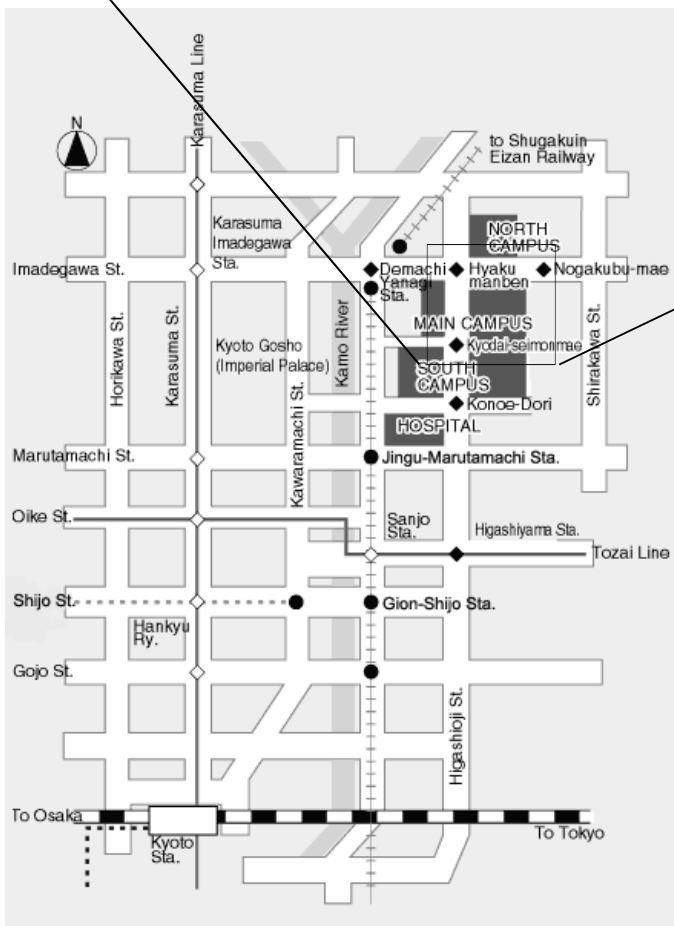

ACCESSO / ACCESS

From Kyoto JR Station to Kyoto University Main Campus:

Kyoto City Bus:

206: bound for Kitaoji Bus Terminal via Higashiyama St.

Get off at "**Hyakumanben**"

17: bound for Ginkaku-ji via Kawaramachi St.

Get off at "**Kyodai Nogakubu-mae**"

For more details:

http://www.kyoto-u.ac.jp/en/access/getting/getting_1.htm

Salas en la Facultad de Letras / Rooms in Faculty of Letters