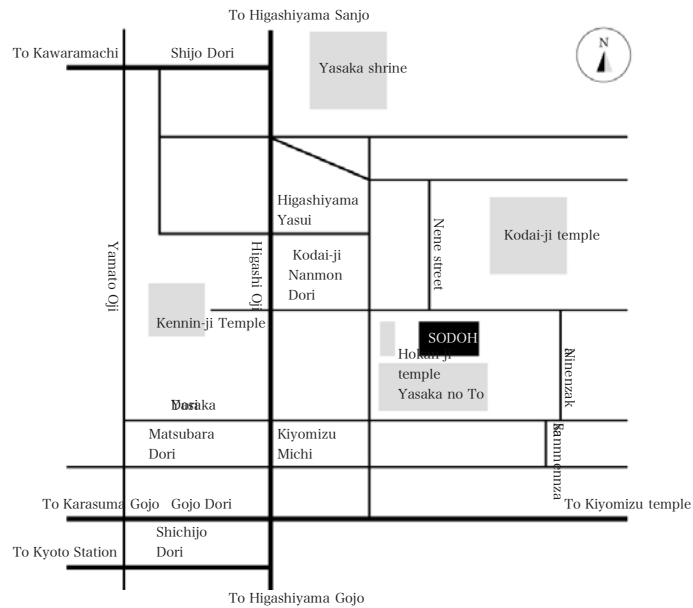

## Location & Land Information

〒605-0827 京都府京都市東山区八坂通下河原東入八坂上町366  
 366 Yasaka kamimachi, Shimogawara higashi-iru ,  
 Yasaka-dori, Higashiyama-ku, Kyoto-shi, Kyoto 605-0827 JAPAN

- By Car  
 20 min from the Kyoto-Minami interchange of Meishin Expressway  
 15 min from the Kyoto-Higashi interchange of Meishin Expressway
- By Train  
 17 min from the exit No.2 of Kawaramachi station (Hankyu Kyoto line)  
 10 min from the exit No.6 of Gion Shijo station (Keihan railway)
- By Bus  
 20 min from the Kyoto station. Take the bus No. 206 at the bus terminal D-2 at the Kyoto station and get off at Higashiyama Yasui, the restaurant is 3 min walk.

### \_ Location