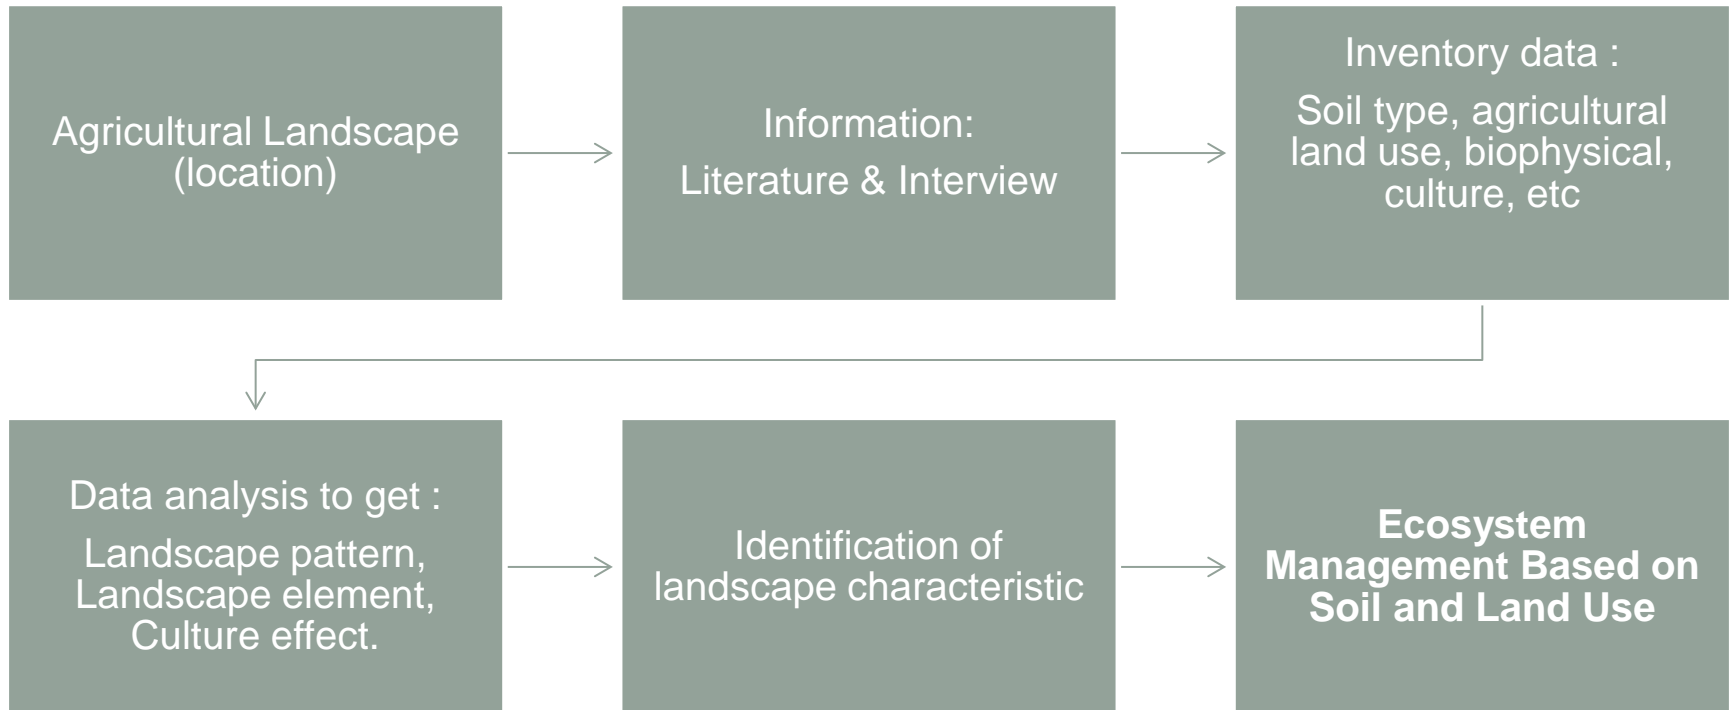

Manage the ecosystem based on its soil and land use to be sustainable.

- How land resource can form particular landscape?, in this case agricultural landscape.
- Is culture take a role in agricultural landscape? How big is the role? Are they follow the nature or they form the nature?
- Is there any characterization for agricultural landscape based on land resource?

Topic Study In Indonesia (plan)

➤ Why soil?

Soil is a complex mixture of organic and nonorganic material upon which most terrestrial life depends. The form of soil also connected by its surround area. It means that soil has various type in every place.

Various soil type in west java

➤ Keywords

Agricultural Landscape ☞ Soil Type ☞ Land use (cultural) ☞
Identification ☞ Characterize ☞ Manage based on characterization

Framework

Study Plan in Japan

➤ Topic : Ecosystem Management Based on Soil and Landuse

➤ Benefit

- By having more various character of landscape agriculture ,the management for ecology can be also applied in various landscape character. The more reference we had the more applicable management me made.